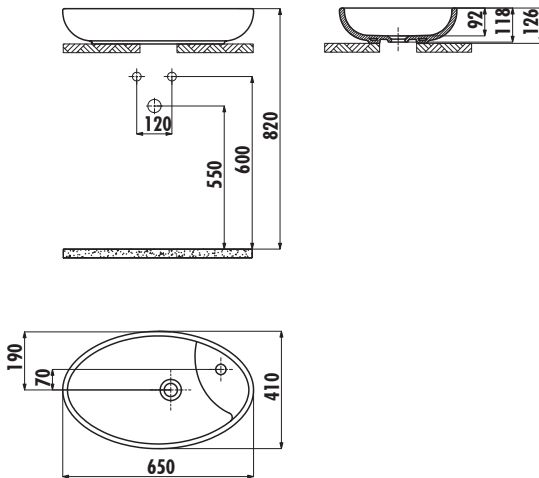

TECHNICAL DRAWING

SPECIFICATIONS

Creavit keeps its rights of making any change to the products.

Quality Management Systems

Customer Satisfaction Certificate

Environmental Management System

LGA

Germany Accreditation Certificate

kiwa

Netherlands Accreditation Certificate

GOST - R

Russia Accreditation Certificate

UkrSEPRO

Ukraine Accreditation Certificate

Israel Accreditation Certificate

Nigeria Accreditation Certificate

European Accreditation Certificate

Turkish Accreditation Certificate